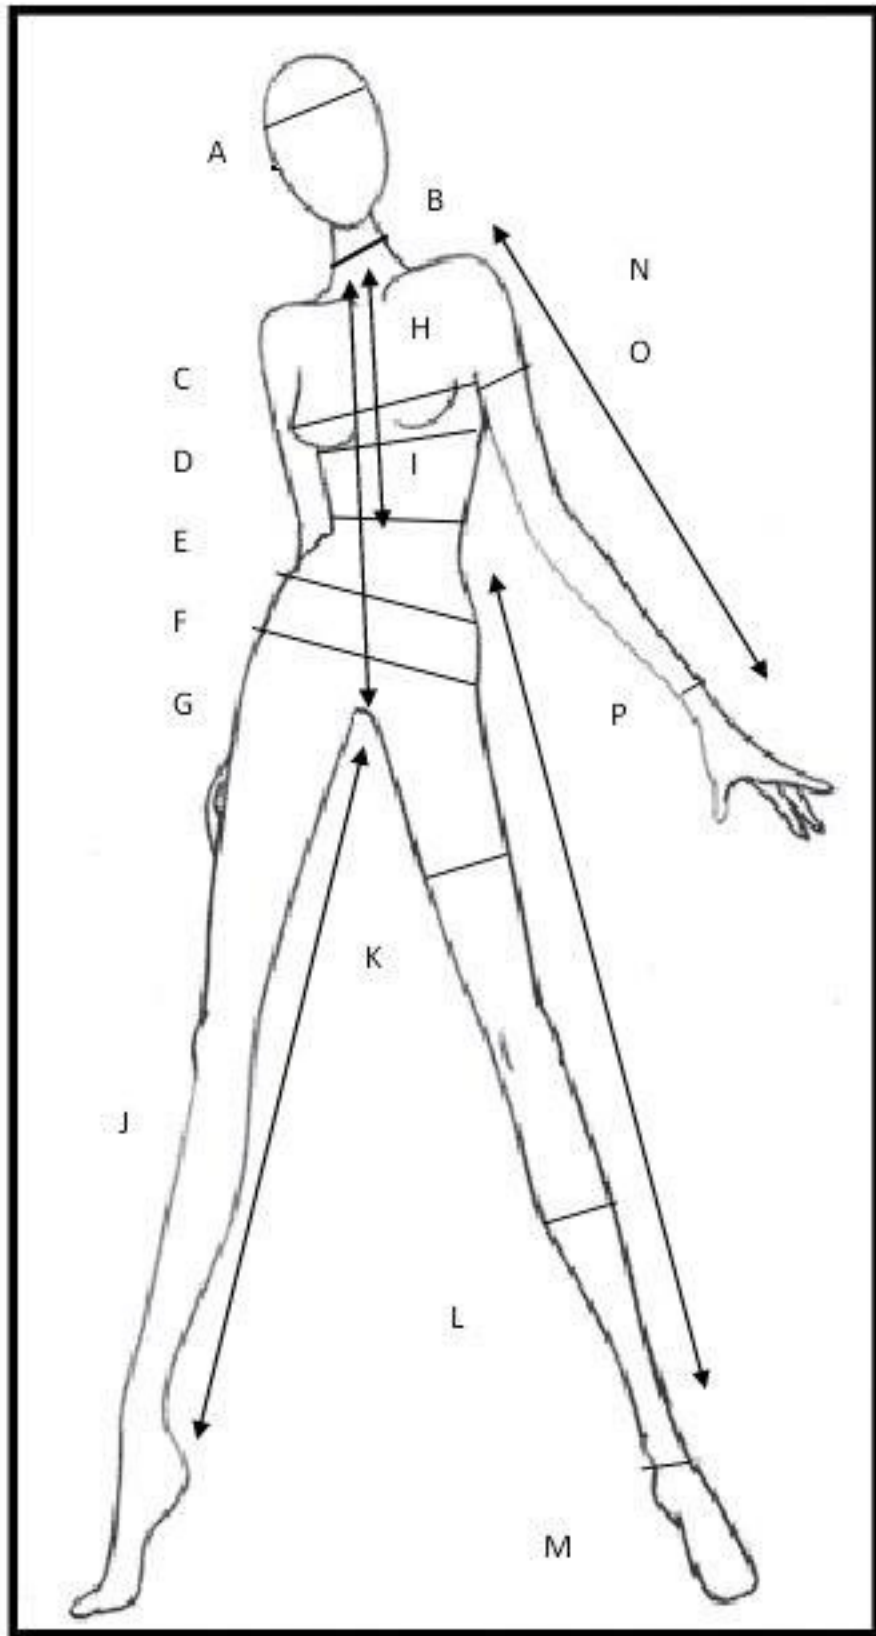

Euphoria Freestyle Order Form

- A - Head -
- B - Neck -
- C - Bust -
- D - Under Bust -
- E - Waist -
- F - Top hip -
- G - Hip -
- H - Collar bone to Belly Button -
- I - Collar bone to Crutch -
- J - Inside Leg (to ankle bone) -
- K - Thigh -
- L - Calf -
- M - Ankle -
- N - shoulder to wrist -
- O - Top Arm -
- P - Wrist -

Q - girth (from collar all the way down and to base of the neck) -

Bra cups required? Yes/No bra size -

Name -

Dance School -